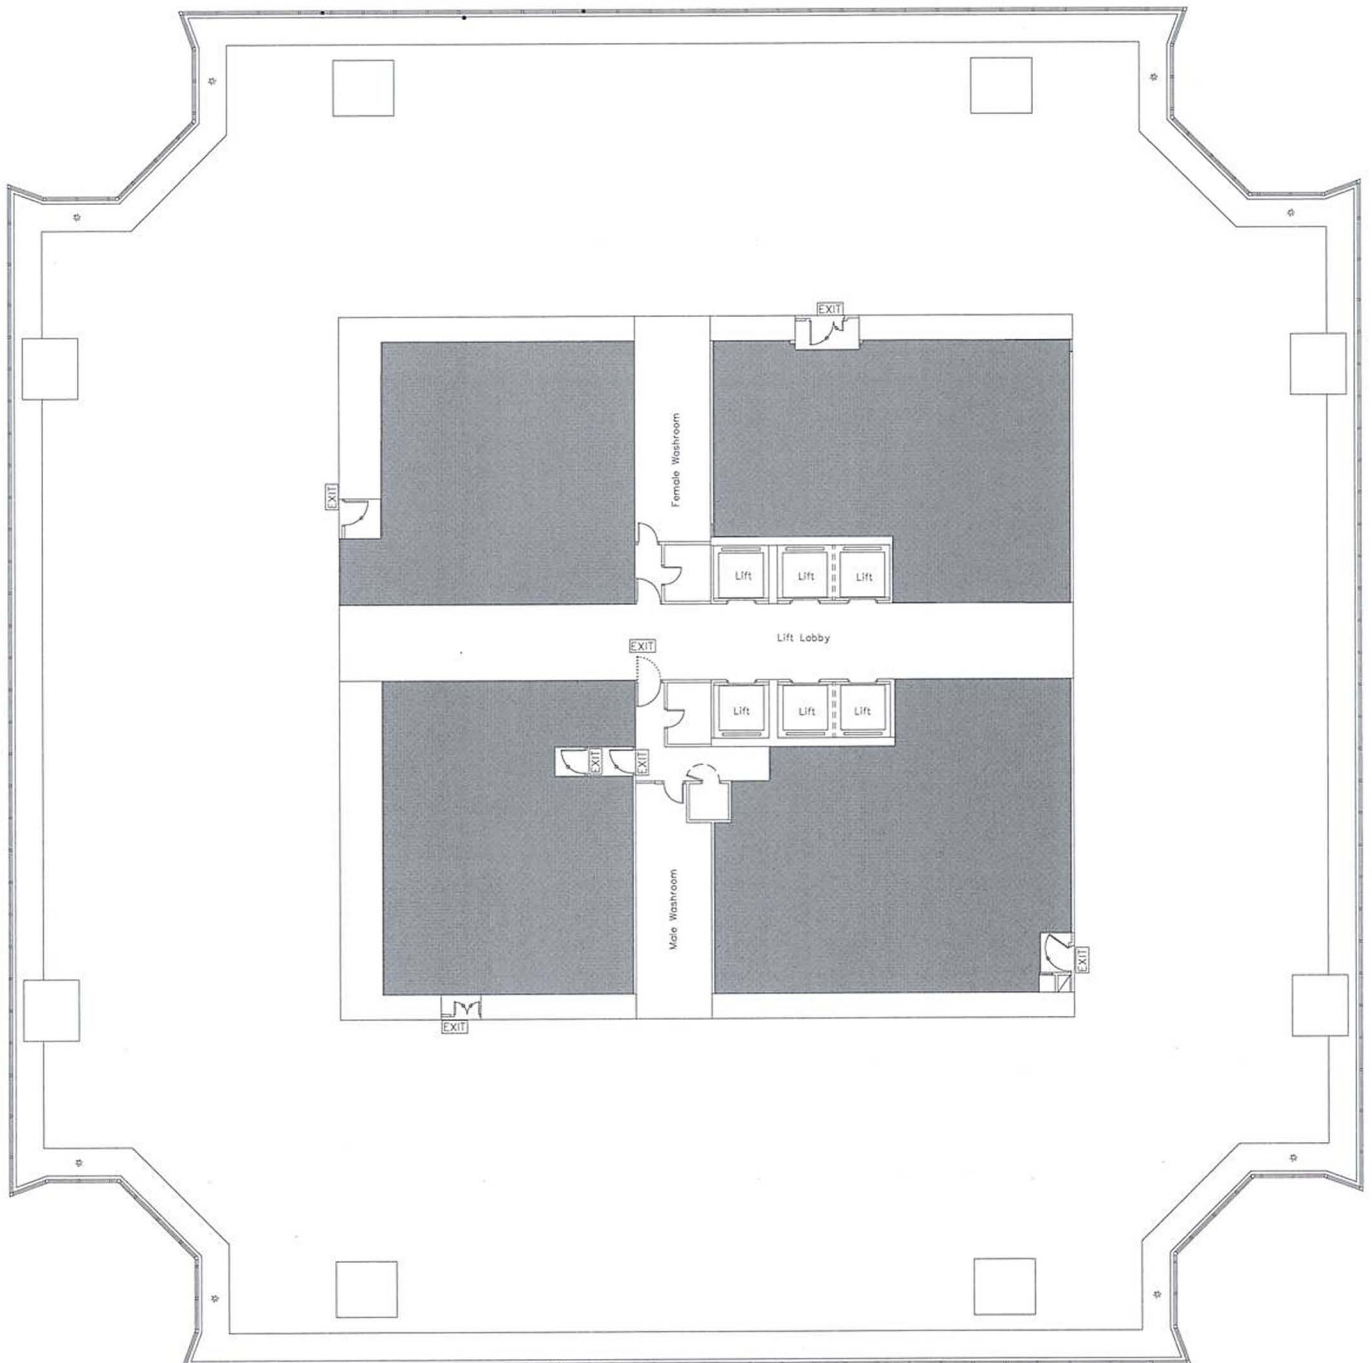

12THFLOOR OFFICE FLOOR - ZONE 1

38,846 sq ft (gross)

Note to scale and subject to final confirmation