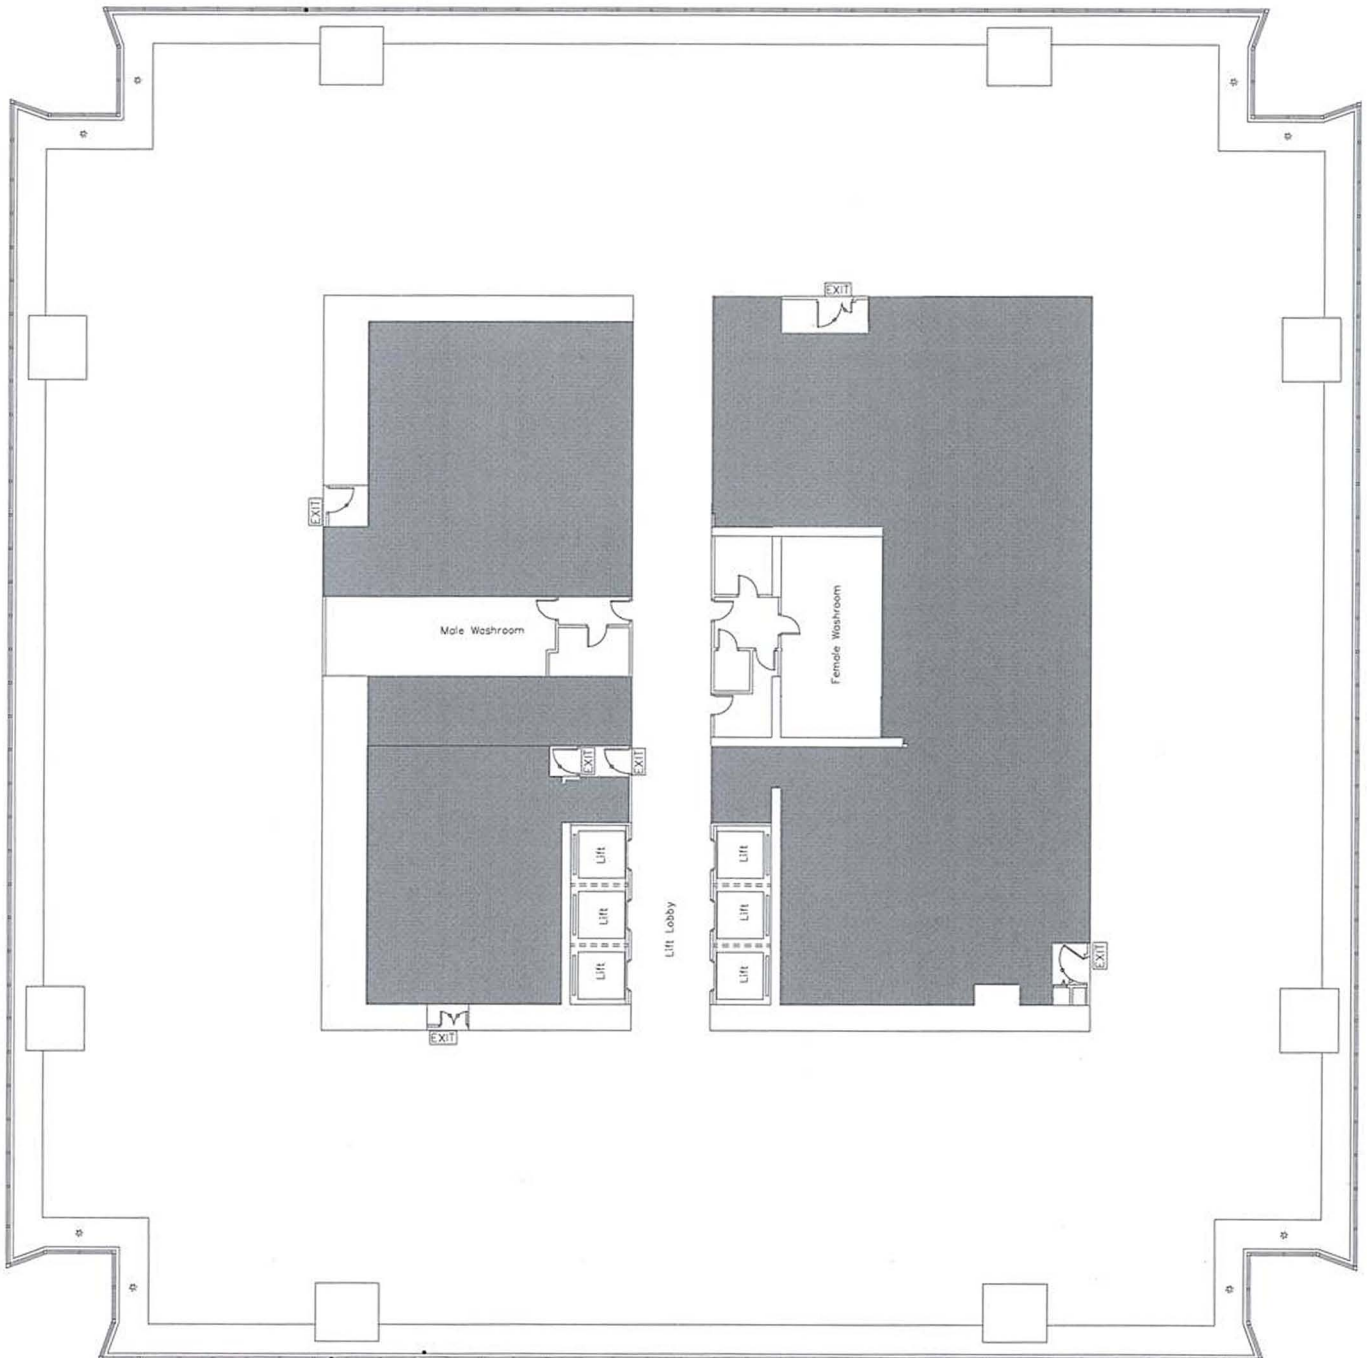

# 30<sup>TH</sup>FLOOR OFFICE FLOOR - ZONE 2

36,103 sq ft (gross)

Note to scale and subject to final confirmation