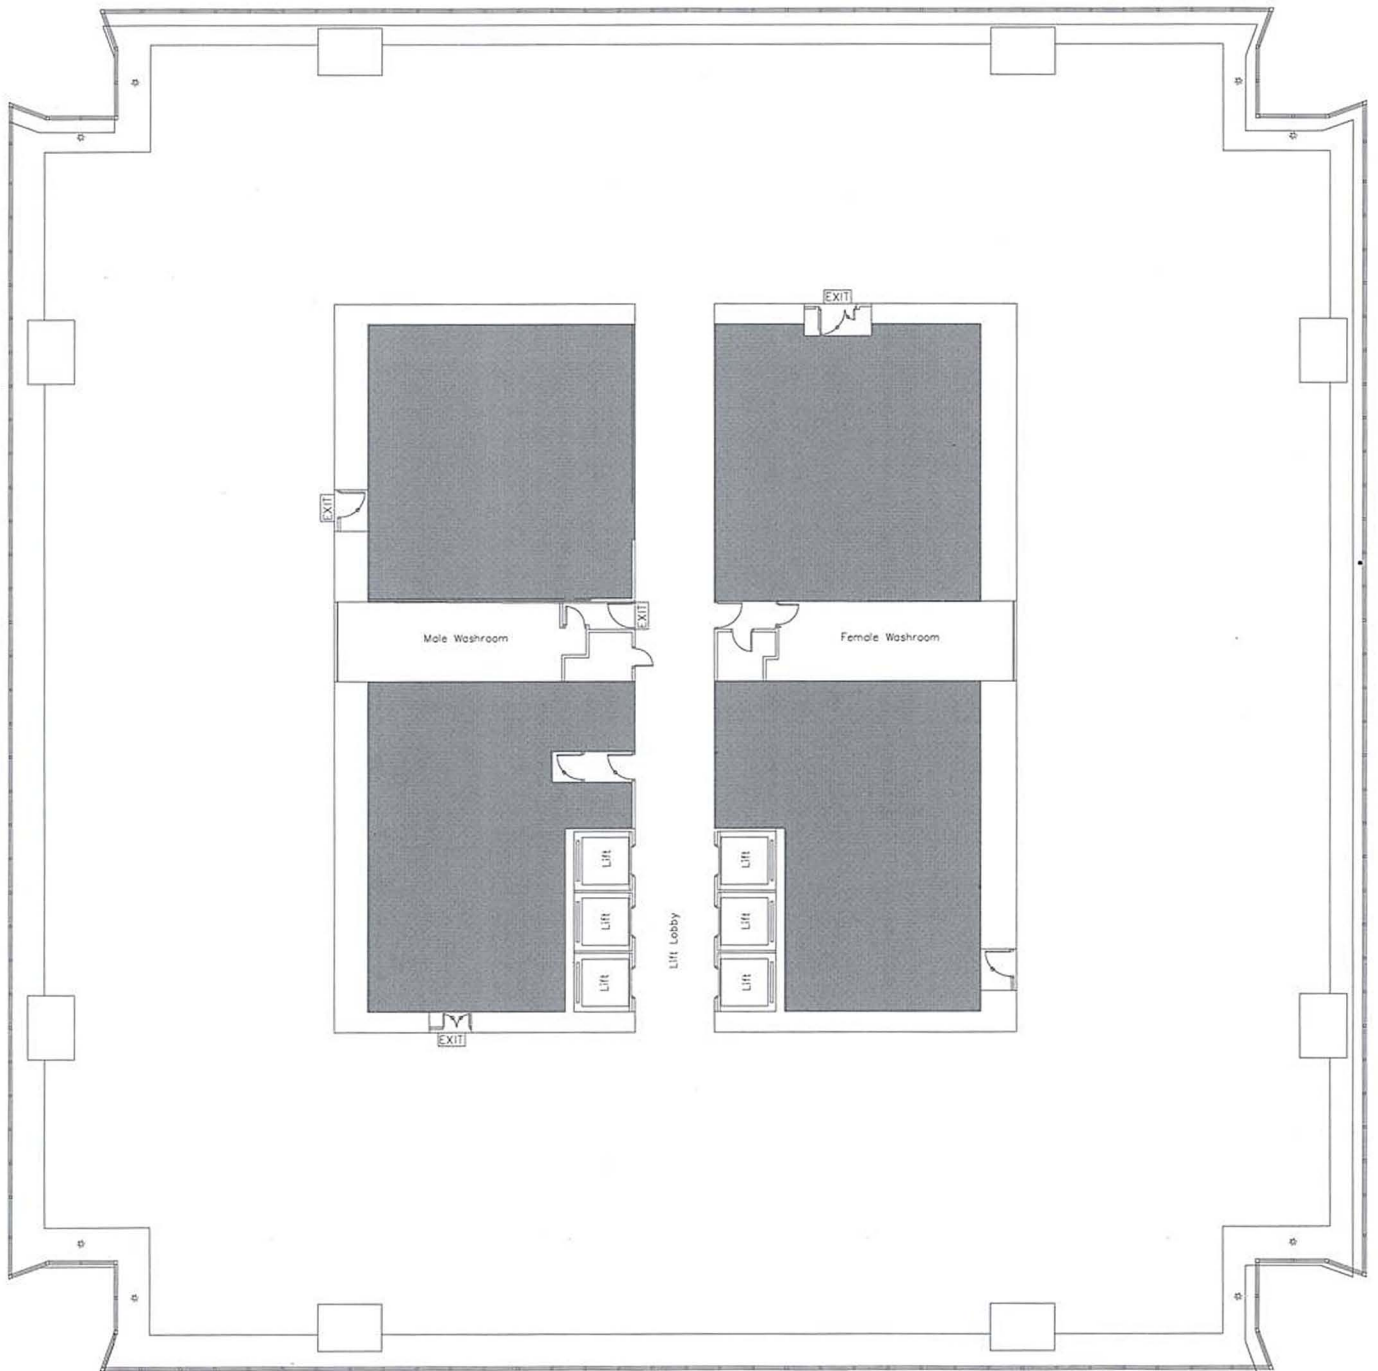

50THFLOOR OFFICE FLOOR - ZONE 3

35,533 sq ft (gross)

Note to scale and subject to final confirmation