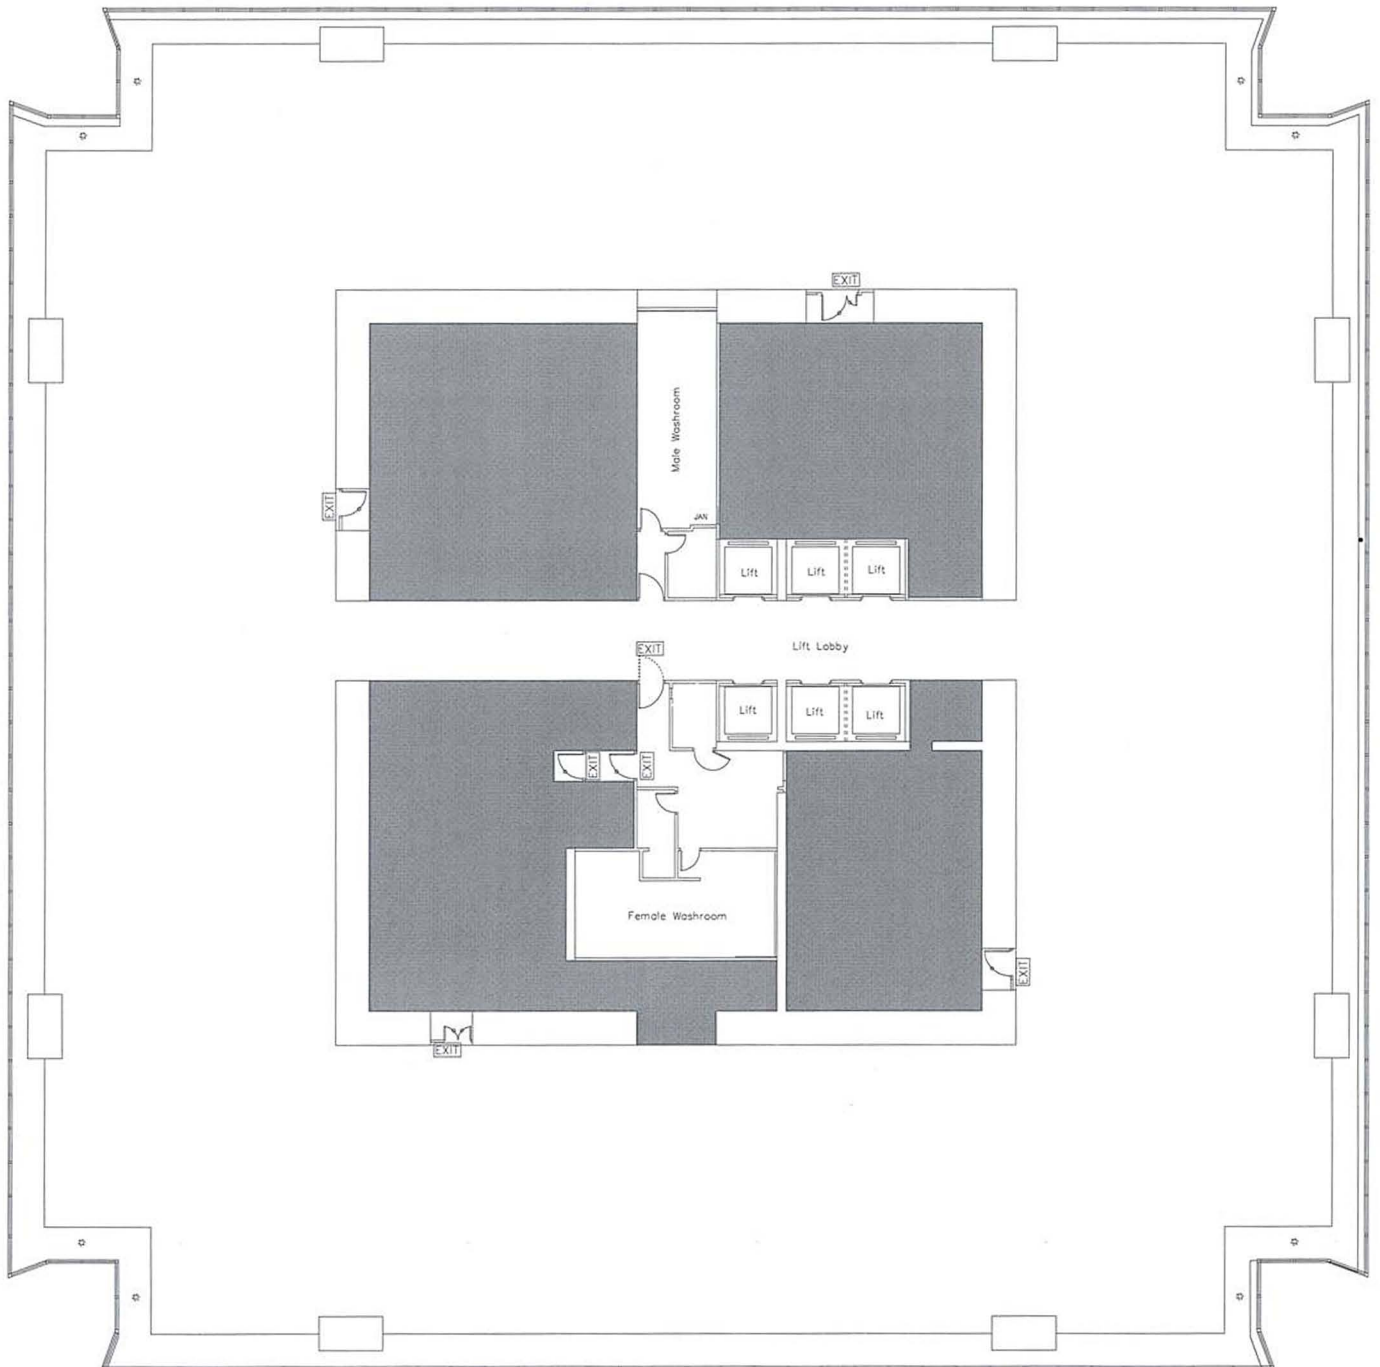

70THFLOOR OFFICE FLOOR - ZONE 4

35,574 sq ft (gross)

Note to scale and subject to final confirmation