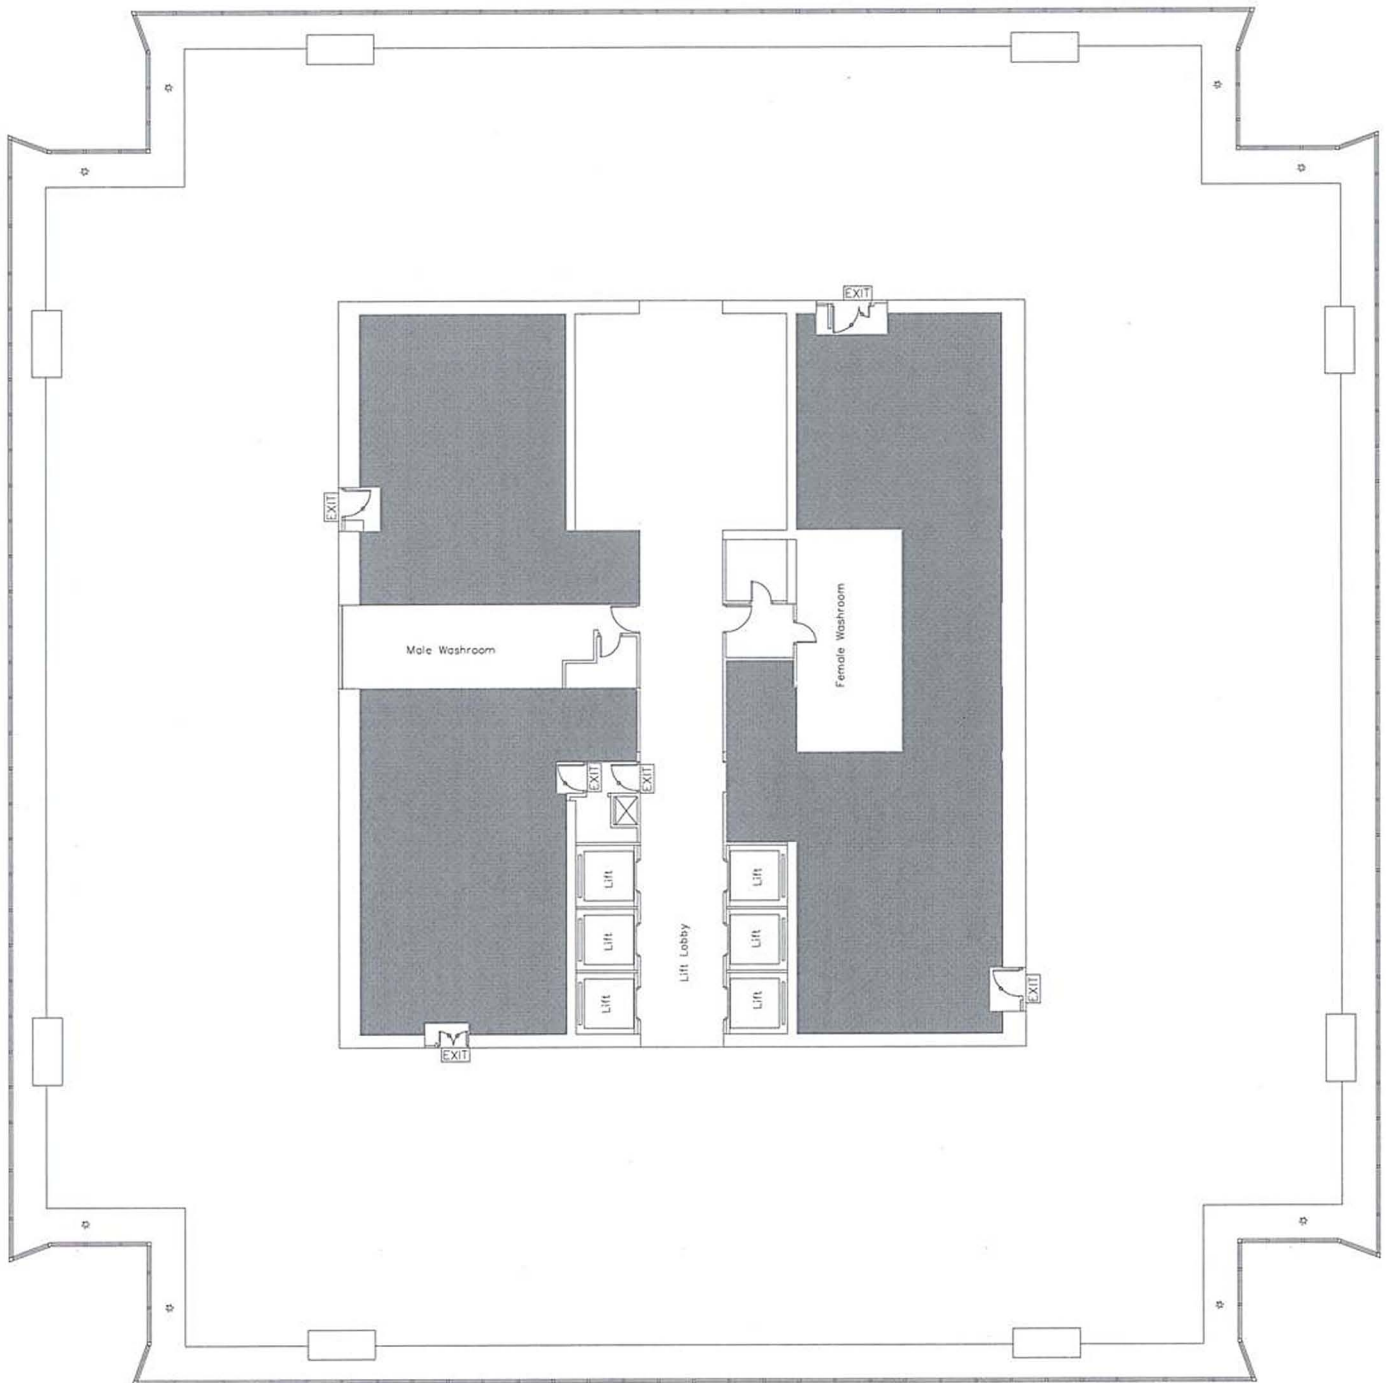

88THFLOOR OFFICE FLOOR - ZONE 5

33,418 sq ft (gross)

Note to scale and subject to final confirmation